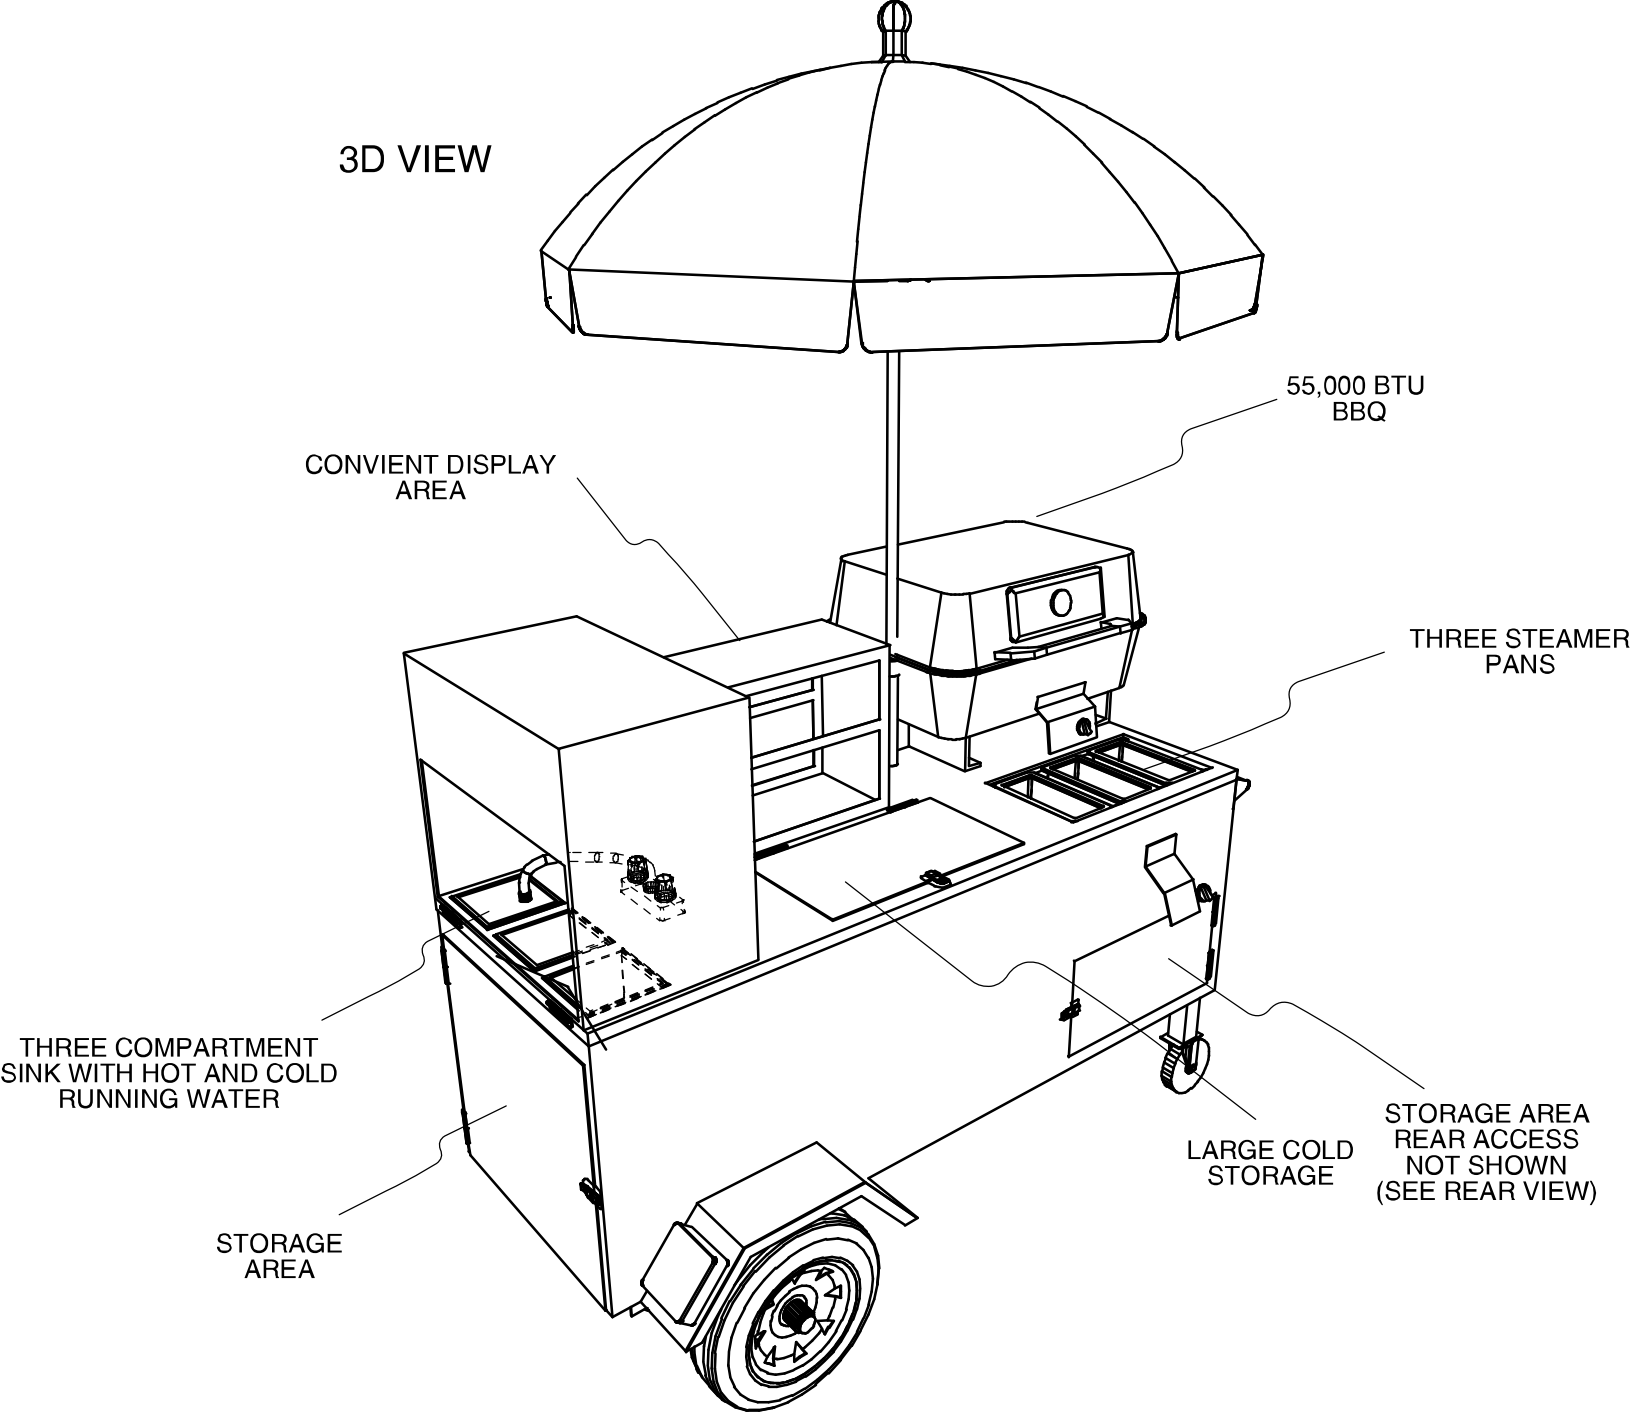

3D VIEW

55,000 BTU
BBQ

CONVIENT DISPLAY
AREA

THREE STEAMER
PANS

THREE COMPARTMENT
SINK WITH HOT AND COLD
RUNNING WATER

STORAGE AREA
REAR ACCESS
NOT SHOWN
(SEE REAR VIEW)

LARGE COLD
STORAGE

STORAGE
AREA

FRONT

54

72"

LEFT

41"

REAR

REAR ACCESS
DOOR

RIGHT

TOP