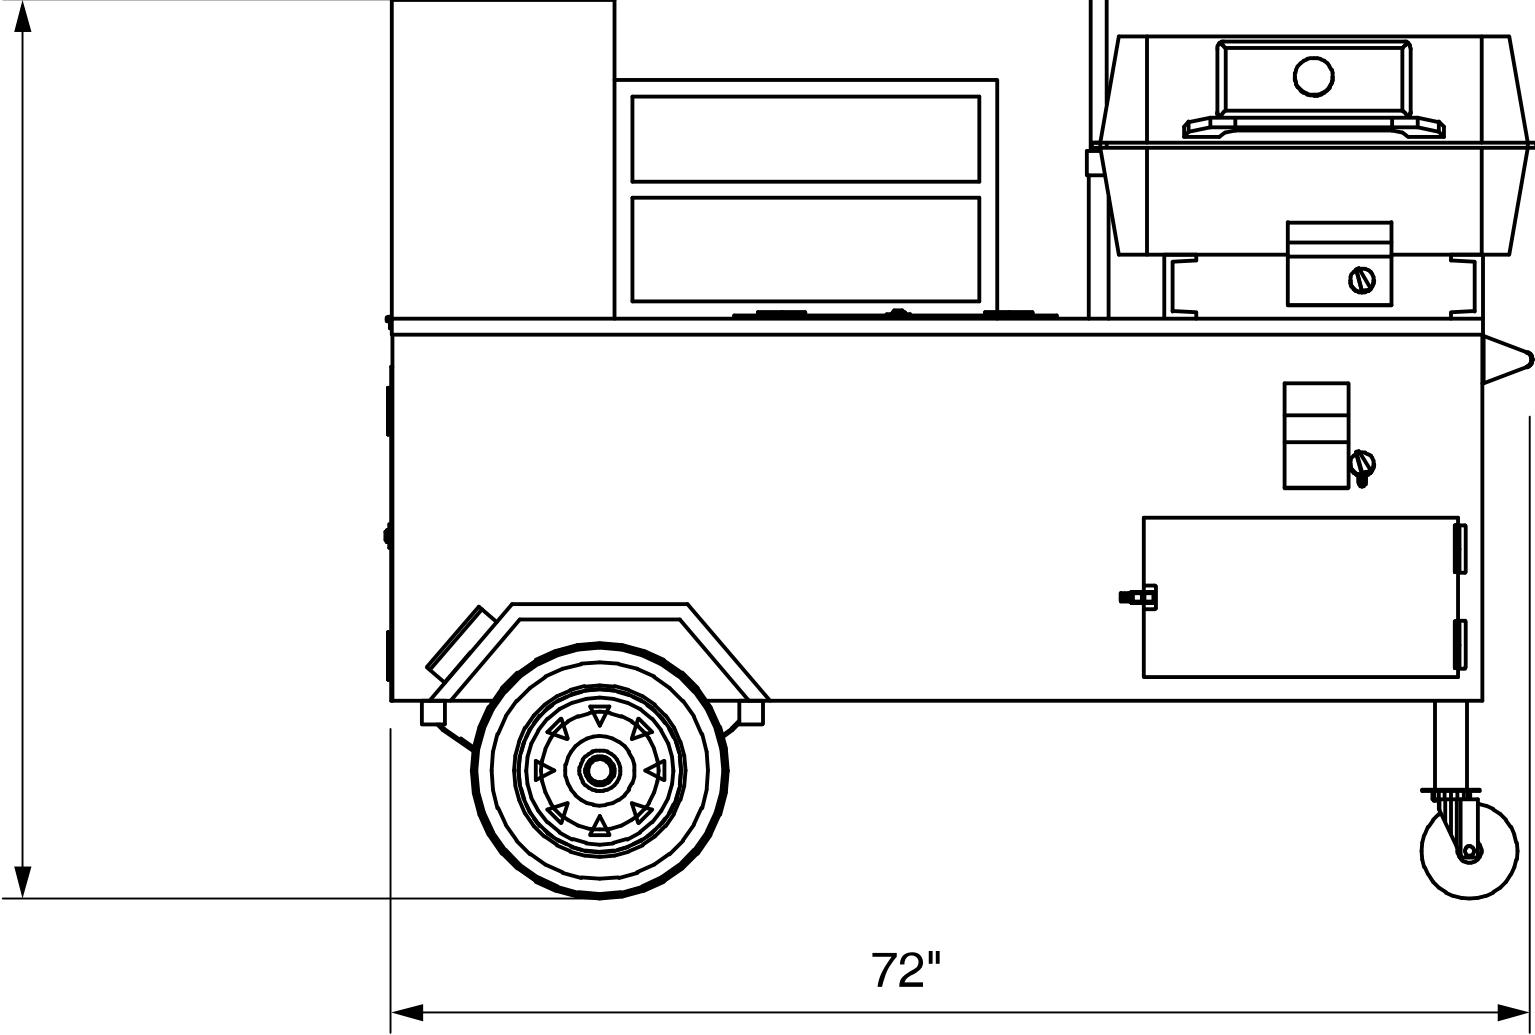

3D VIEW

55,000 BTU
BBQ

CONVIENT DISPLAY
AREA

THREE STEAMER
PANS

THREE COMPARTMENT
SINK WITH HOT AND COLD
RUNNING WATER

STORAGE AREA
REAR ACCESS
NOT SHOWN
(SEE REAR VIEW)

LARGE COLD
STORAGE

STORAGE
AREA

FRONT

54

72"

LEFT

41"

REAR

REAR ACCESS
DOOR

RIGHT